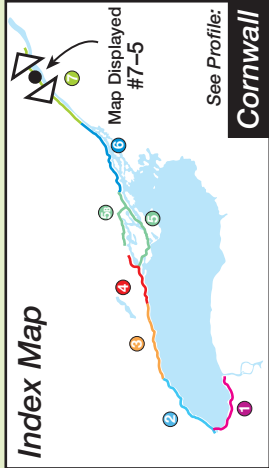

Map 7-6: Downtown Cornwall: Trail Length: 2.9 km

Map 7-6: Lamoureux & Summerstown
Map 7-6 Trail Length: 14.3 km

See map 7-5 for overview of Cornwall

Cornwall

Lamoureux Park

Summerstown

Legend / Légende

- Great Lakes Waterfront Trail / Sentier riverain
- On-road / Sur la route
- Off-road / Hors route
- Connection / Liaison
- Alerts / Alertes
- Distance / Distance (km)
- Other Connecting Trails / Autres sentiers de liaison
- Park, Natural Area / Parc, Espace naturel
- Cemetery / Cimetière
- Hospital / Hôpital
- Beach / Plage
- Campground / Camping
- Attraction / Attraction
- Marina / Marina
- Parking / Stationnement
- Lookout / Vue panoramique
- Shopping / Zone commerciale
- Town Hall / Hôtel de ville
- Information / Renseignements
- Washrooms / W-C.